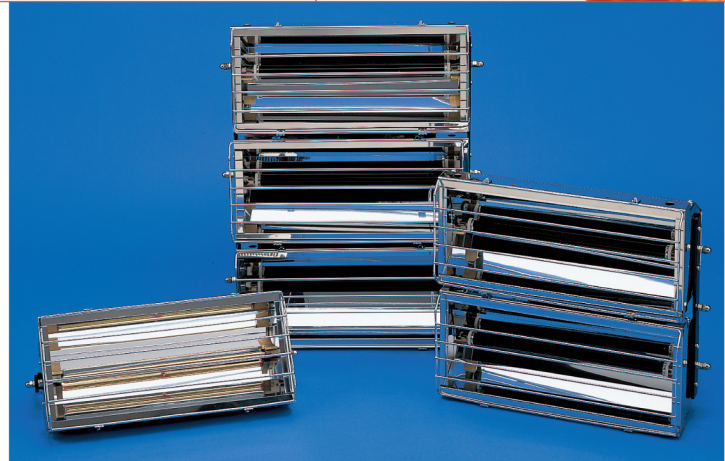

SPACE HEATING

Note products and prices may change seasonally

SUN PRINCE QUARTZ HALOGEN INFRA RED HEATERS

Hyco Sun Prince Infra Red heaters utilise quartz halogen lamps that operate at a very high temperature, converting almost all the electrical energy into short wavelength infra red radiation. They are therefore ideal for heating applications in draughty or tall buildings such as garages, warehouses, factories and similar difficult-to-heat situations where convection heating would be impractical.

The Sun Prince is supplied complete with the lamps, chrome plated guards, stainless steel chassis and wall mounting bracket. Sun Prince heaters are silent, generate no fumes or condensation and switch on or off almost instantly.

The Sun Prince features ruby or gold low glare lamps depending on the model purchased. The 1.0kW, 2kW, 4kW and 6kW models feature gold lamps as standard. The 1.5kW, 3kW and 4.5kW models feature ruby lamps as standard but are available with gold lamps at an additional cost.

Sun Prince

L1500CG and L1500C

TECHNICAL DATA

CODE	MODEL	KW	DIMENSIONS	STANDARD LAMPS
SP1000E	Sun Prince 1000	1.0	170 x 370 x 140	Gold
SP1500E	Sun Prince 1500	1.5	170 x 370 x 140	Ruby
SP2000E	Sun Prince 2000	2.0	170 x 370 x 140	Gold
SP3000E	Sun Prince 3000	3.0	350 x 370 x 140	Ruby
SP4000E	Sun Prince 4000	4.0	350 x 370 x 140	Gold
SP4500E	Sun Prince 4500	4.5	530 x 370 x 140	Ruby
SP6000E	Sun Prince 6000	6.0	530 x 370 x 140	Gold
L1500C	Ruby Lamp 1.5kW	1.5	358mm *	
L1000CG	Gold Lamp 1.0kW	1.0	358mm *	
L1500CG	Gold Lamp 1.5kW	1.5	358mm *	
L2000CG	Gold Lamp 2.0kW	2.0	358mm *	