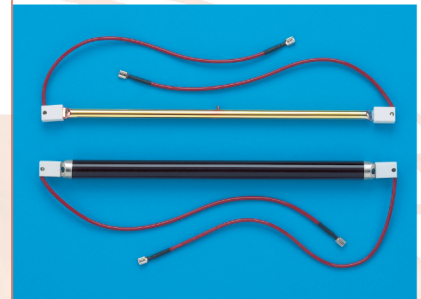

The Sun Prince is supplied complete with the lamps, chrome plated guards, stainless steel chassis and wall mounting bracket. Sun Prince heaters are silent, generate no fumes or condensation and switch on or off almost instantly.

The Sun Prince features ruby or gold low glare lamps depending on the model purchased. The 1.0kW, 2kW, 4kW and 6kW models feature gold lamps as standard. The 1.5kW, 3kW and 4.5kW models feature ruby lamps as standard but are available with gold lamps at an additional cost.

Sun Prince

L1500CG and L1500C

TECHNICAL DATA

CODE	MODEL	KW	DIMENSIONS	STANDARD LAMPS
SP1000E	Sun Prince 1000	1.0	170 x 370 x 140	Gold
SP1500E	Sun Prince 1500	1.5	170 x 370 x 140	Ruby
SP2000E	Sun Prince 2000	2.0	170 x 370 x 140	Gold
SP3000E	Sun Prince 3000	3.0	350 x 370 x 140	Ruby
SP4000E	Sun Prince 4000	4.0	350 x 370 x 140	Gold
SP4500E	Sun Prince 4500	4.5	530 x 370 x 140	Ruby
SP6000E	Sun Prince 6000	6.0	530 x 370 x 140	Gold
L1500C	Ruby Lamp 1.5kW	1.5	358mm *	
L1000CG	Gold Lamp 1.0kW	1.0	358mm *	
L1500CG	Gold Lamp 1.5kW	1.5	358mm *	
L2000CG	Gold Lamp 2.0kW	2.0	358mm *	

**leads 440mm long with fast-on push fit terminations
Add suffix/G for gold low glare lamps*

E: sales@hyco.co.uk W: www.hyco.co.uk